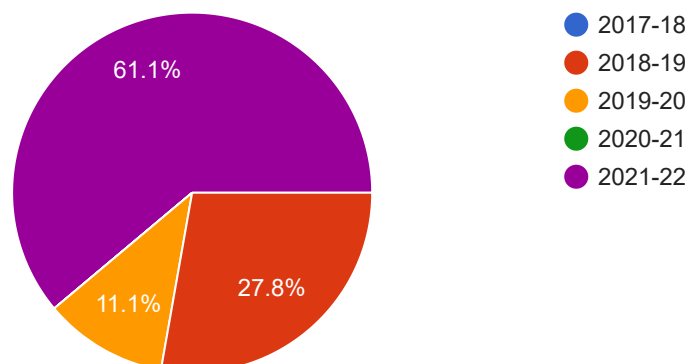

09130722285

7420008445

8554950656

9370269602

Date of Birth :

18 responses

Mar 1990	3
Dec 1991	22
Apr 1992	12
May 1993	15
Jul 1993	17
Aug 1993	3
Dec 1993	13
Jan 1994	1 6
Aug 1994	24
Jul 1996	10
Aug 1996	11
Feb 1997	2
Aug 1997	15
Nov 1997	26
Jun 1998	7
Jul 1998	3
Jan 1999	26

B.ED. Passing year :

 Copy

18 responses